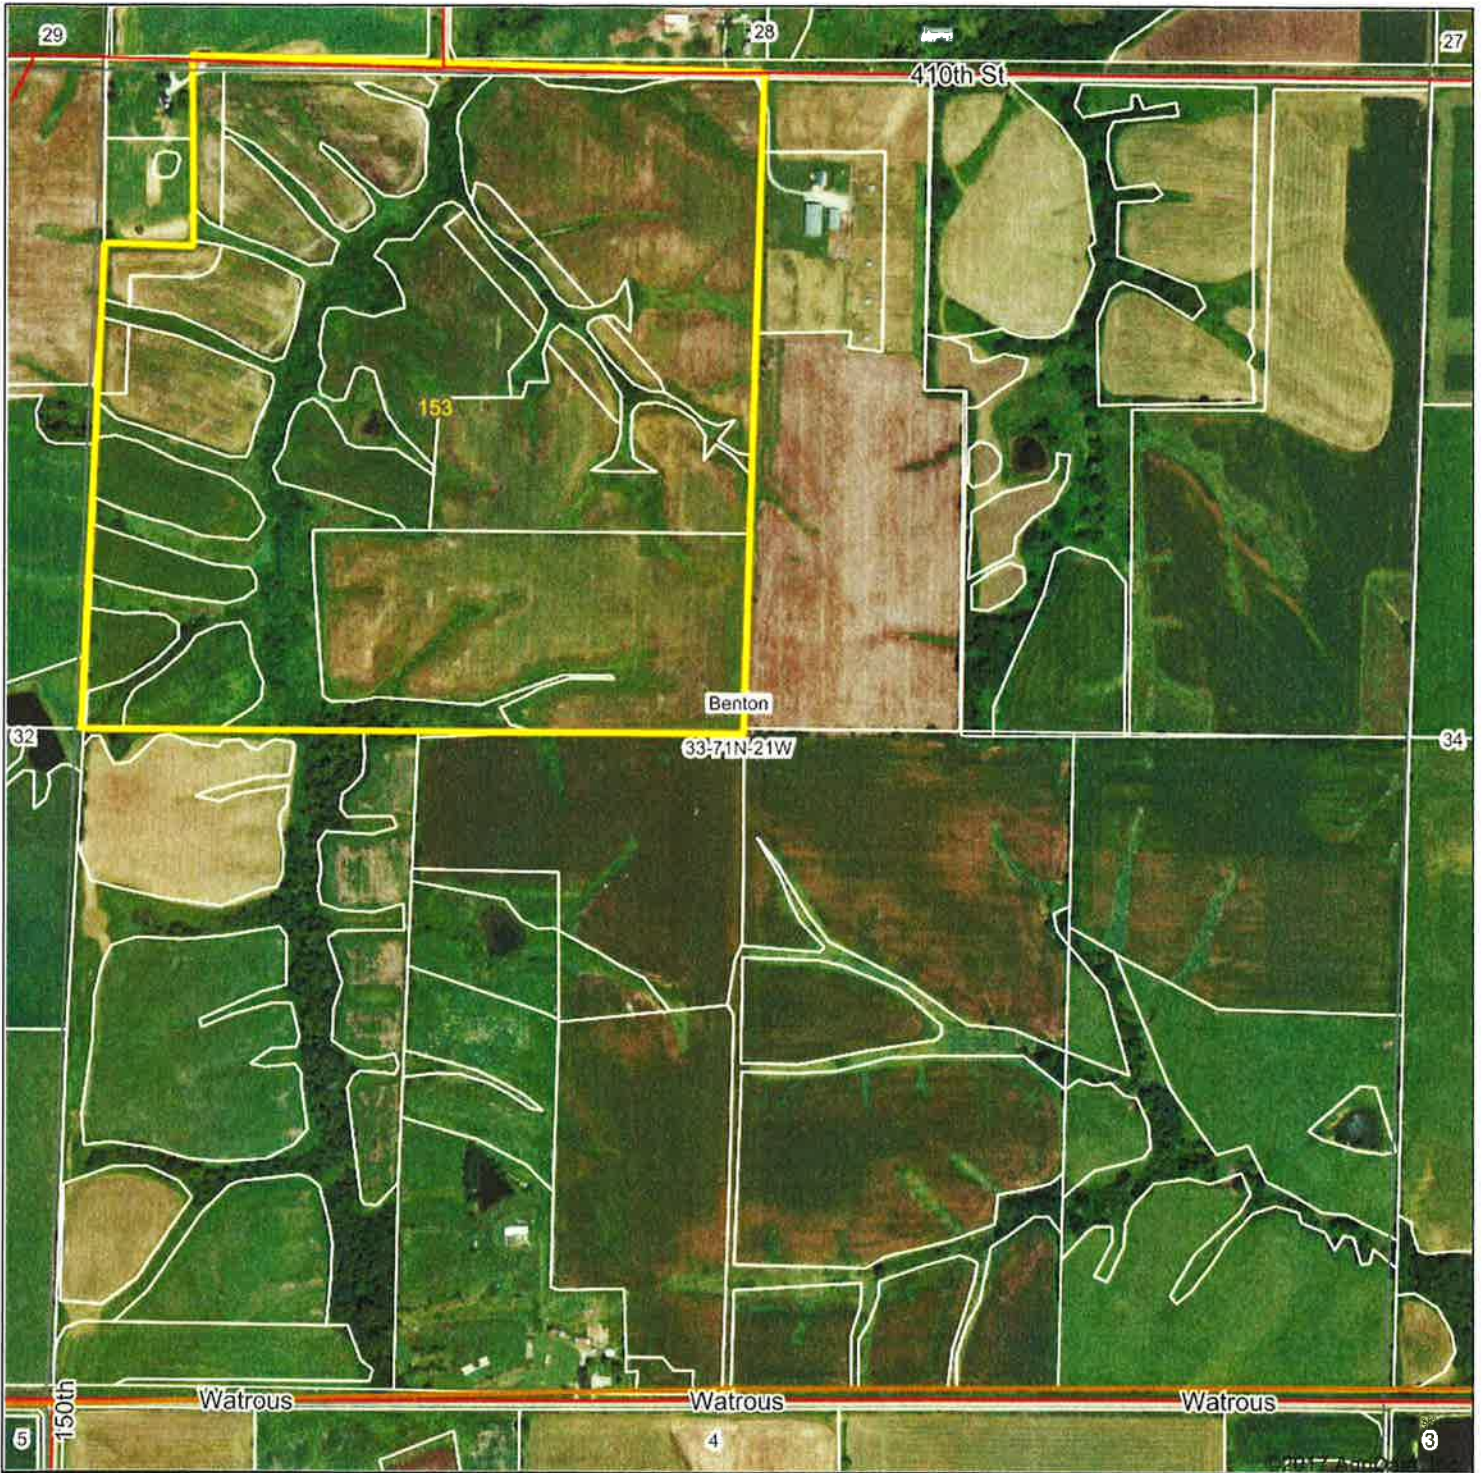

Aerial Map

map center: 40° 54' 18.93, -93° 16' 44.42

Maps Provided By
surety
CUSTOMIZED ONLINE MAPPING
© AgnData, Inc. 2017 www.AgnDataInc.com

33-71N-21W
Lucas County
Iowa

9/20/2017