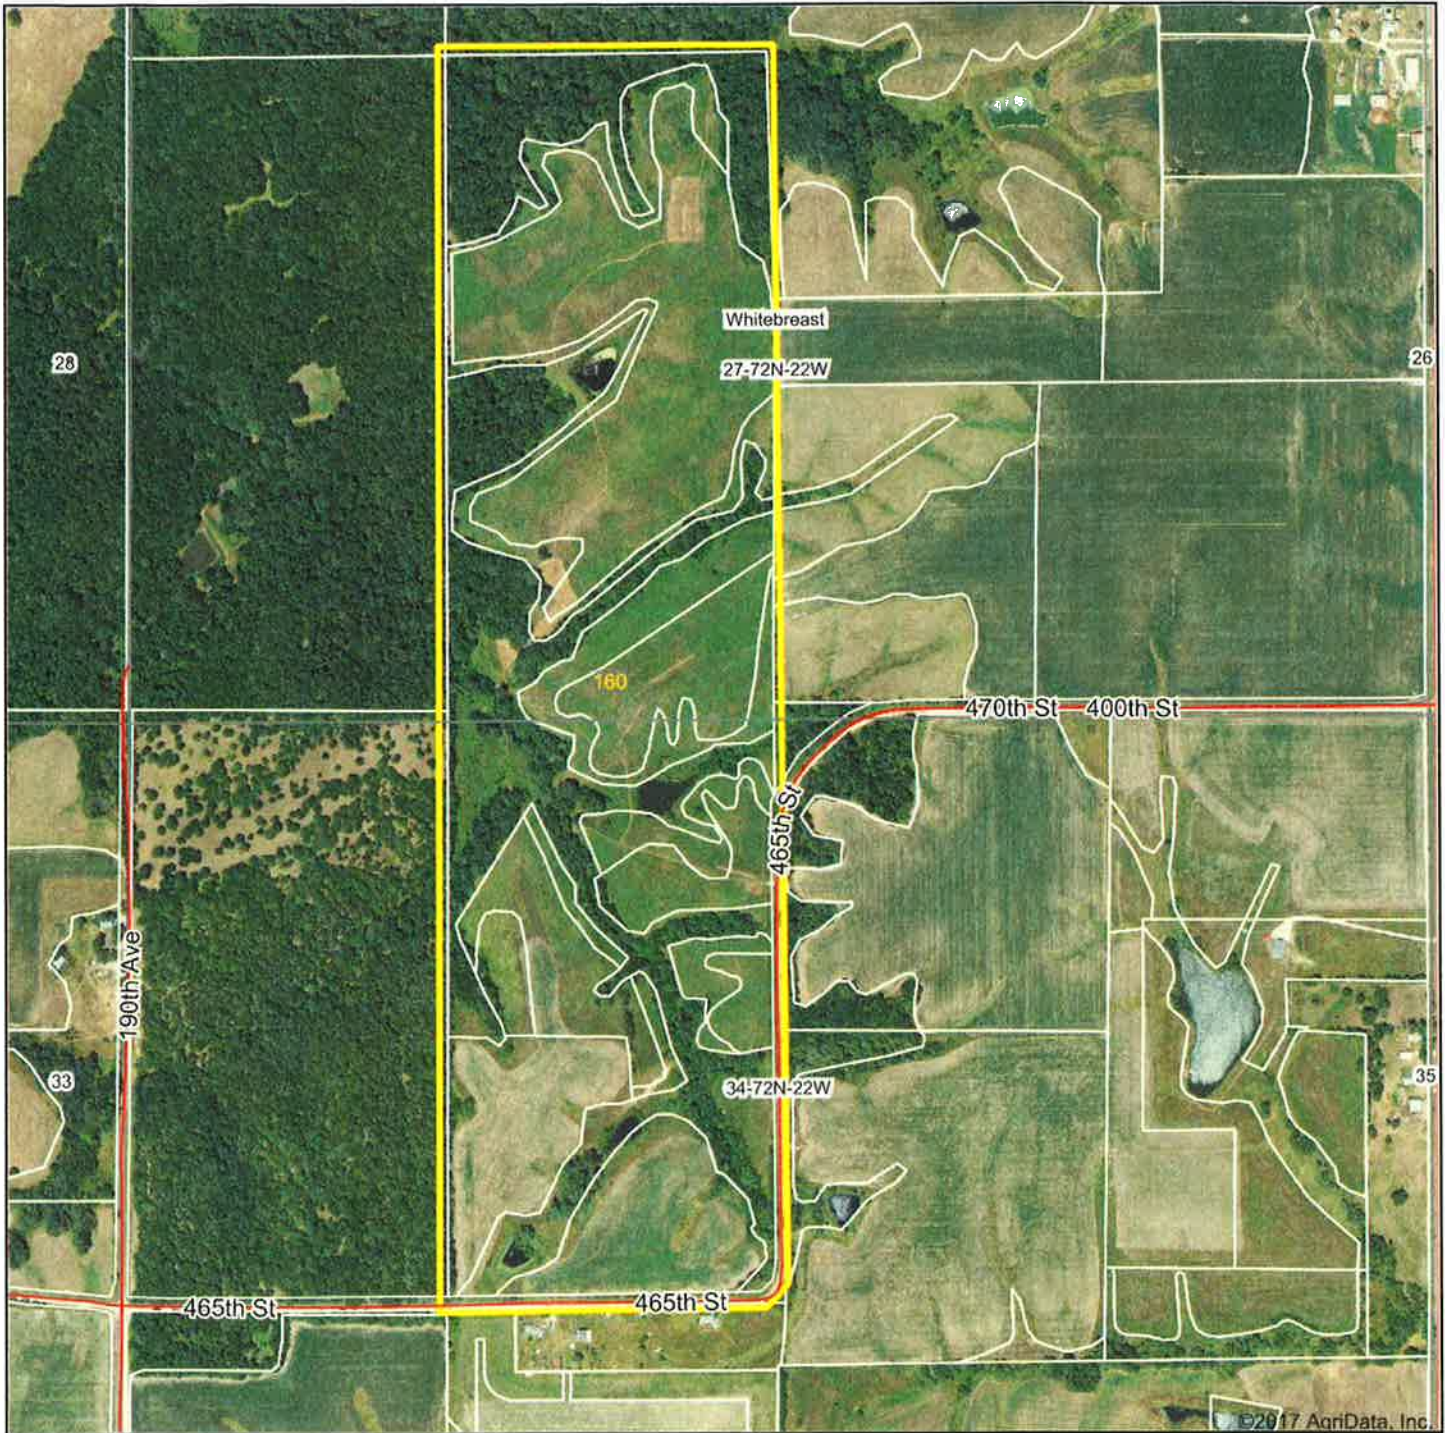

Aerial Map

map center: 40° 59' 59, -93° 22' 34.32

© AgriData, Inc. 2017 www.AgriDataInc.com

27-72N-22W
Lucas County
Iowa

1/10/2018